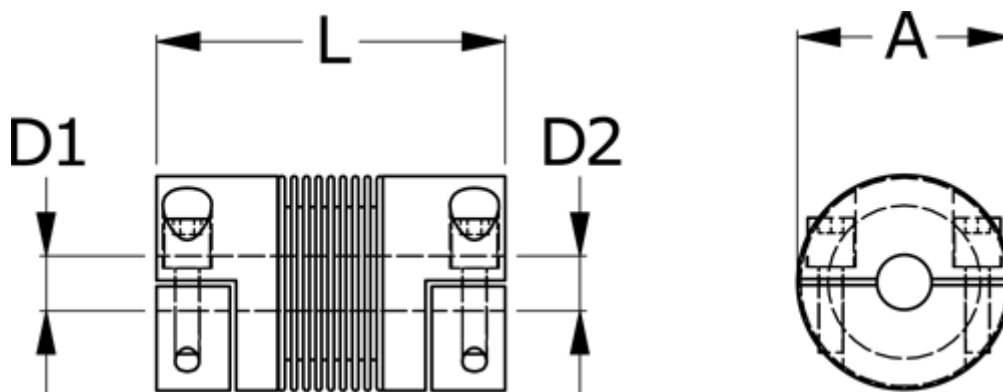

# Data Sheet

Article number: 33304H00300691025

Description: Bellow coupling type 4H size30  
Length 69 mm, bore 10/25 mm

## Measures

A	= 56
D1	= 10
D2	= 25
L	= 69
Nom. torque NM (Tkn)	= 30